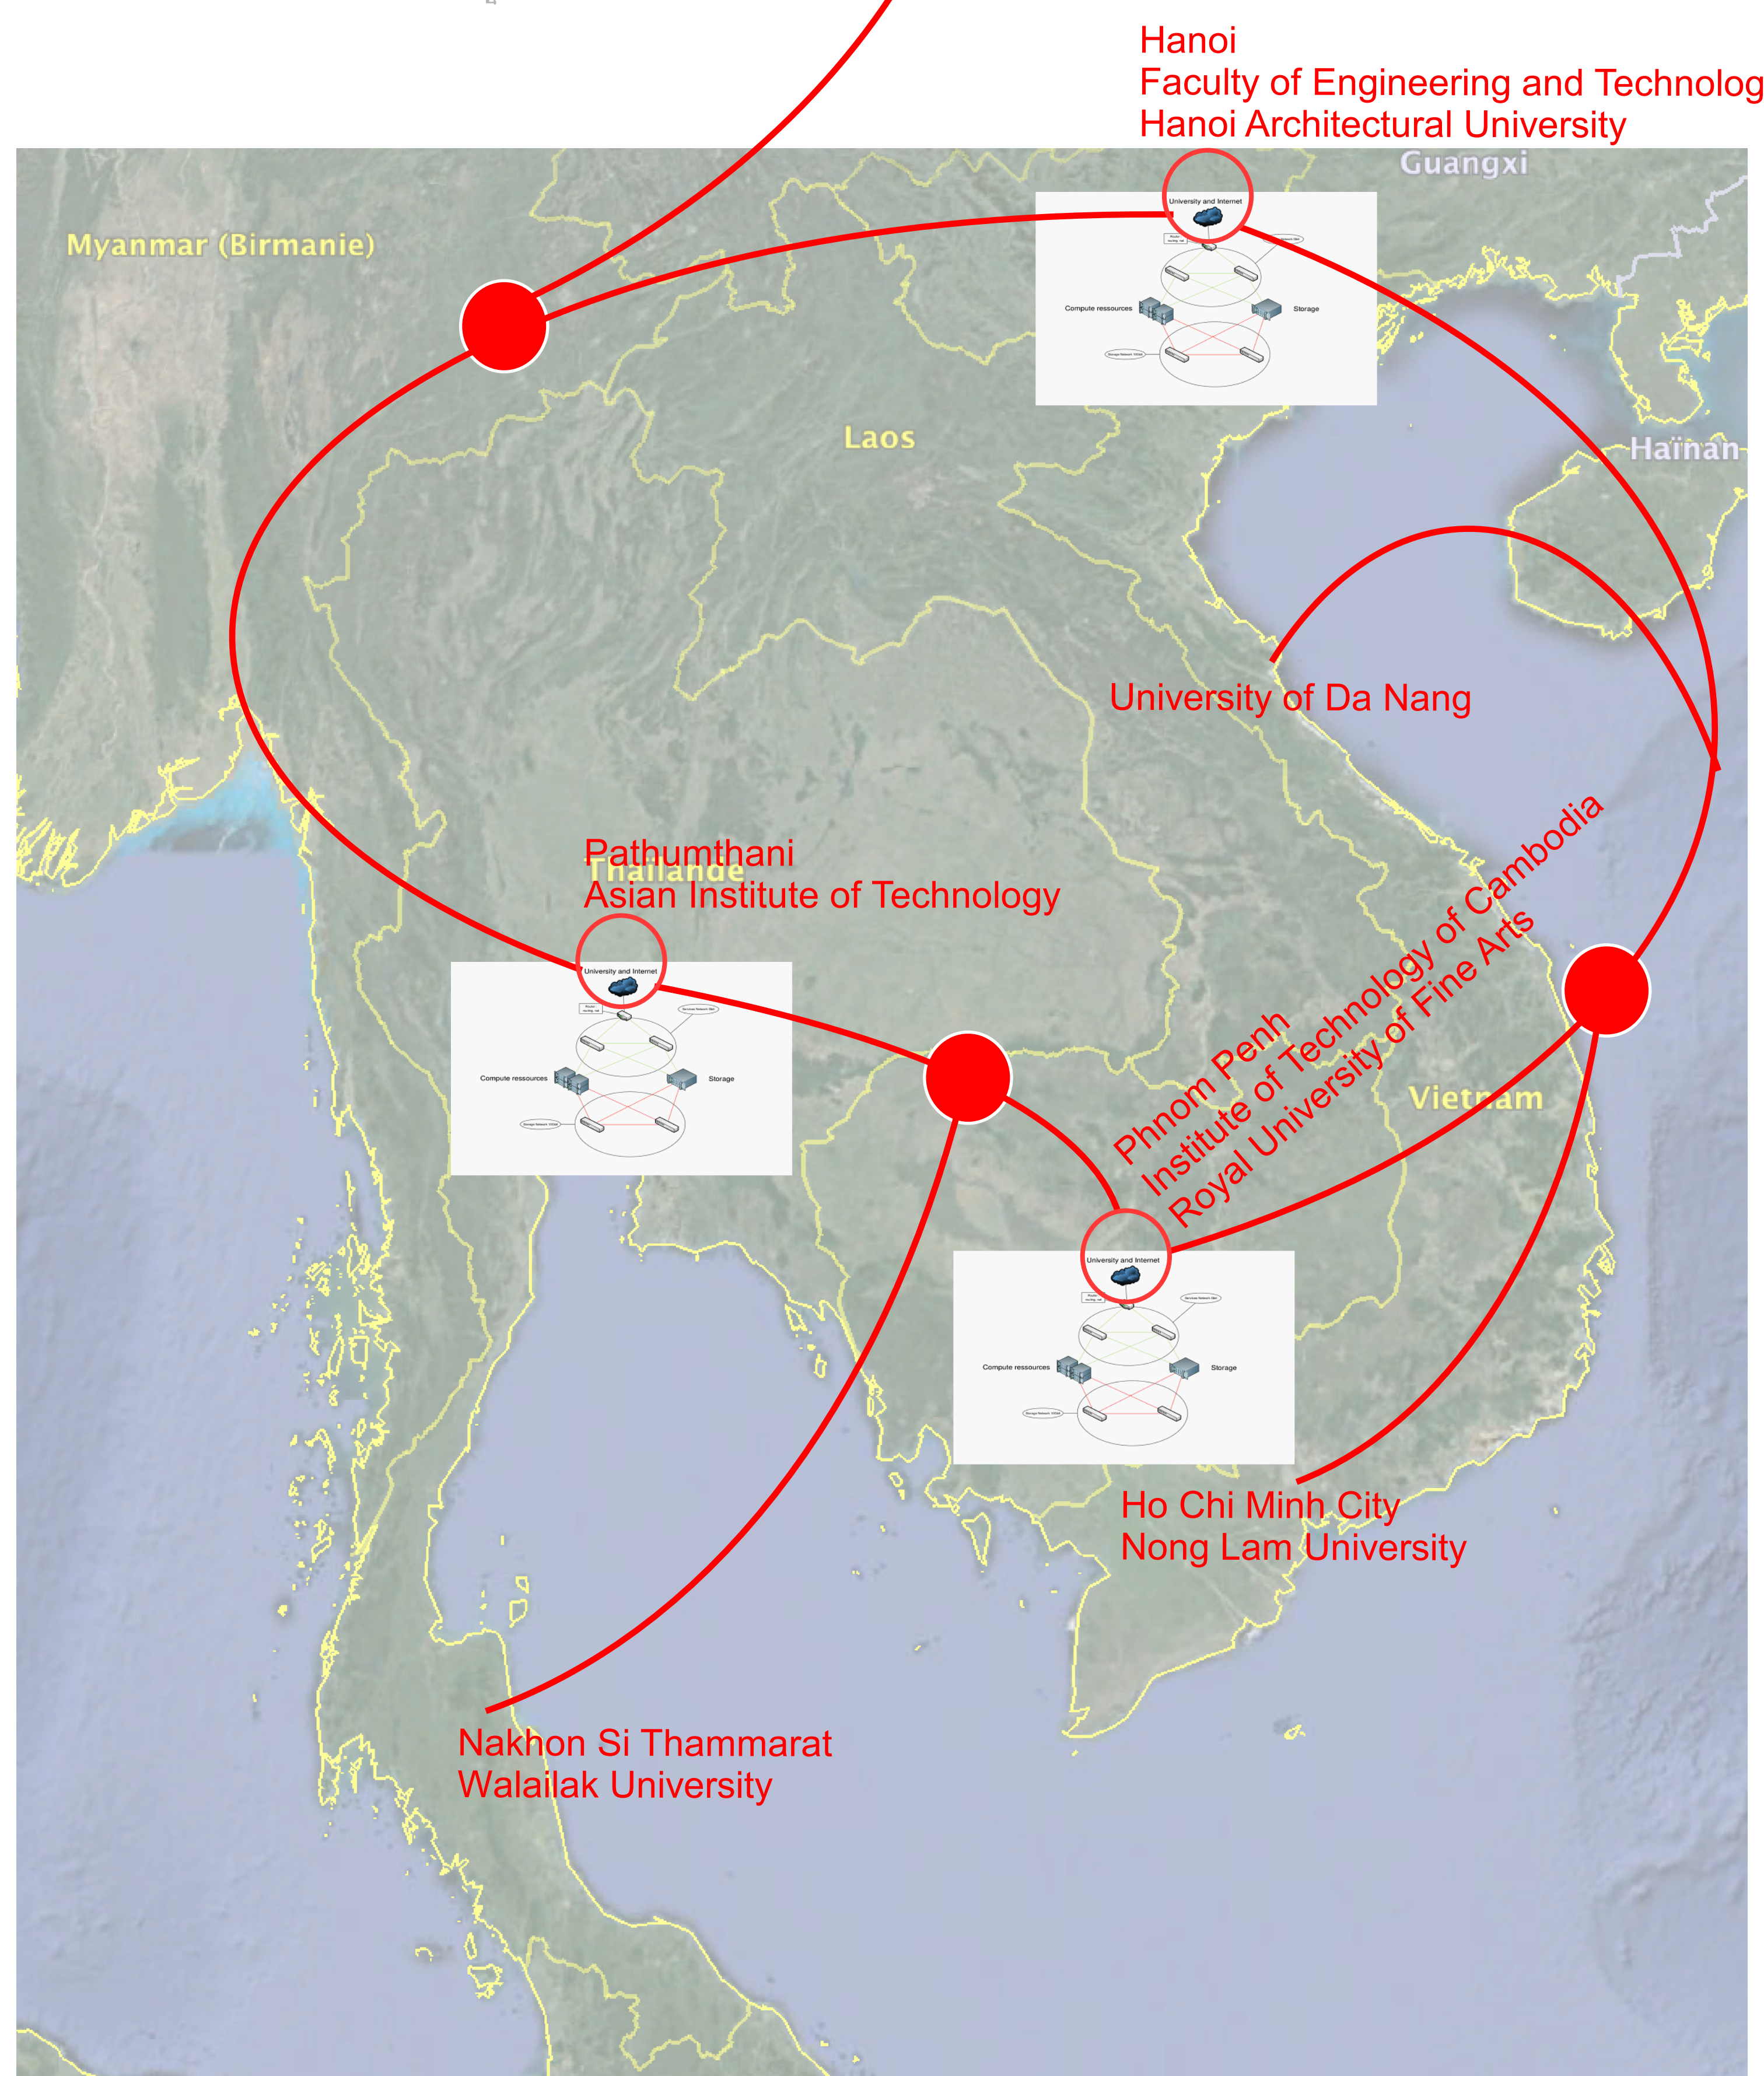

**BIG DATA
ARTIFICIAL INTELLIGENCE
CLOUD COMPUTING**

**FOR
ENVIRONMENTAL
DATA**

Co-funded by the
Erasmus+ Programme
of the European Union

**First International Workshop
Toulouse
2019, February 18-22**

**Université de Toulouse 2 Jean Jaurès
Ecole Nationale Supérieure d'Architecture
de Toulouse**

PARTNERS

France

Italy

Belgium

Vietnam

Thailand

Cambodia

7 WORKSHOPS - 3 YEARS

SCIENTIFIC COMMITTEE

Dominique LAFFLY
Université de Toulouse 2 Jean Jaurès

Nathalie HERNANDEZ
Université de Toulouse 2 Jean Jaurès

Serge FARAUT
Ecole Nationale Supérieure d'Architecture